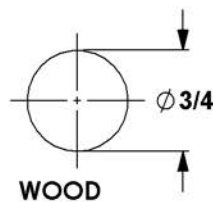

C8054 CAM LOCK

- 5 DISC TUMBLER
- 15/16" CYLINDER
- 11/32" CAM OFFSET

CYLINDER MOUNTING HOLES

NOTE: DO NOT USE SPUR WASHER WITH METAL DOOR OR DRAWER