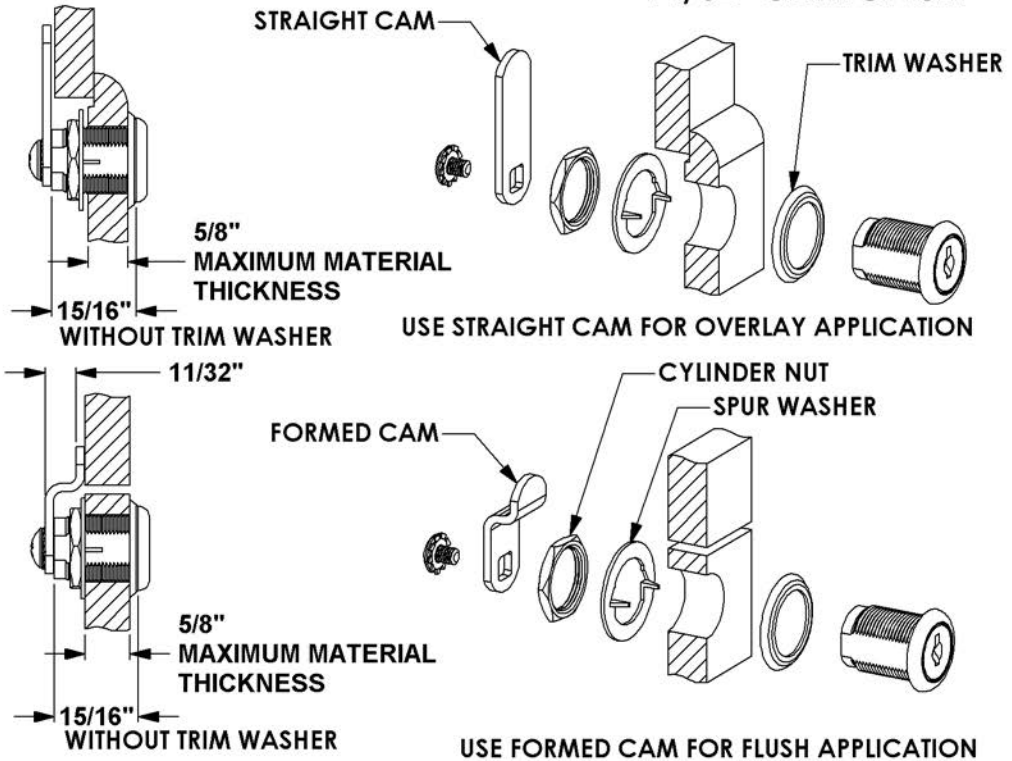

C8054 CAM LOCK

- 5 DISC TUMBLER
- 15/16" CYLINDER
- 11/32" CAM OFFSET

CYLINDER MOUNTING HOLES

NOTE: DO NOT USE SPUR WASHER WITH METAL DOOR OR DRAWER