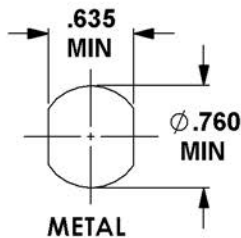

C8054 CAM LOCK

- 5 DISC TUMBLER
- 15/16" CYLINDER
- 11/32" CAM OFFSET

CYLINDER MOUNTING HOLES

NOTE: DO NOT USE SPUR WASHER WITH METAL DOOR OR DRAWER